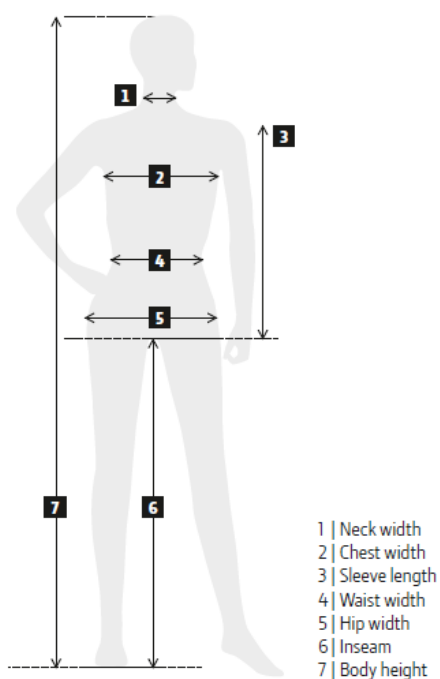

# SIZE GUIDE

FIND THE PERFECT FIT

Use our size guide to understand how to take your body measurements. Then check the charts to find the size that you can wear all day to feel great every day.

## WHAT TO MEASURE WHERE

Unless otherwise indicated, measurements in cm

*CutiePie* baby

Articles with Item no. **MCPB**

### CAP, WINTER HAT - UNISEX

	Age (years)	Infant (0-2)	Toddler (2-7)	Youth (7-16)
	Head Circumference (cm)	42-47	47-52	52-58

Unless otherwise indicated, measurements in cm

### TODDLER SOCKS - UNISEX

	Ordering Size	Toddler (2-4)	Toddler (2-4)	Toddler (2-4)	Child (4-6)	Child (4-6)	Child (4-6)
	Foot Length (cm)	13	14	16	16.5	17	21
	Age (months)	2	3	4	4	5	6

Unless otherwise indicated, measurements in cm